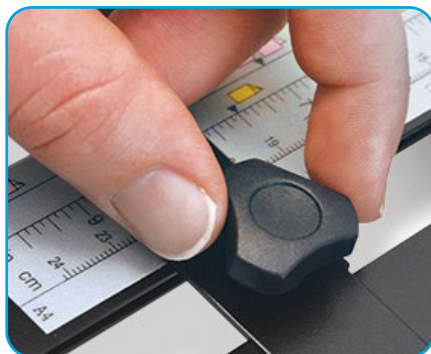

FEATURES & BENEFITS

- Folds up to 3 stapled sheets at a time using the manual bypass
- Automatically feeds and folds up to 4.000 sheets of paper per hour
- Runs 60 gsm to 105 gsm paper
- Auto jam detect and auto shut-off
- Feed tray holds a 12mm stack of paper and the exit tray holds 80 folded sheets
- Folds 1 sheet at a time automatically, or folds up to three sheets at a time using the manual bypass, including stapled sets

* Note: This folder does not work with glossy paper, for glossy paper folding check out our air feed paper folders.

Fold Types:

Adjust Knobs